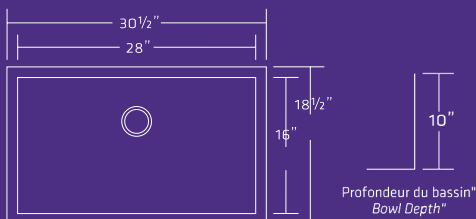

Sink into perfection... Plongez dans la perfection...

myko

SINKS.COM

MCS28

Accessoires **myko** Accessories
SINKS.COM

Rendez votre cuisine encore plus fonctionnelle...
Make your kitchen even more functional...

C - 199$

Passoire / Colander

CC - 189$

Bassin à compost /
Compost Container

SC - 199$

Bassin de trempage /
Soak Container

CB - 179$

Planche à découper /
Cutting Board

CD - 79$

Égouttoir à compost /
Compost Drainer

DB - 119$

Égouttoir / Drain Board

Visit
Visitez

MYKOSINKS.COM